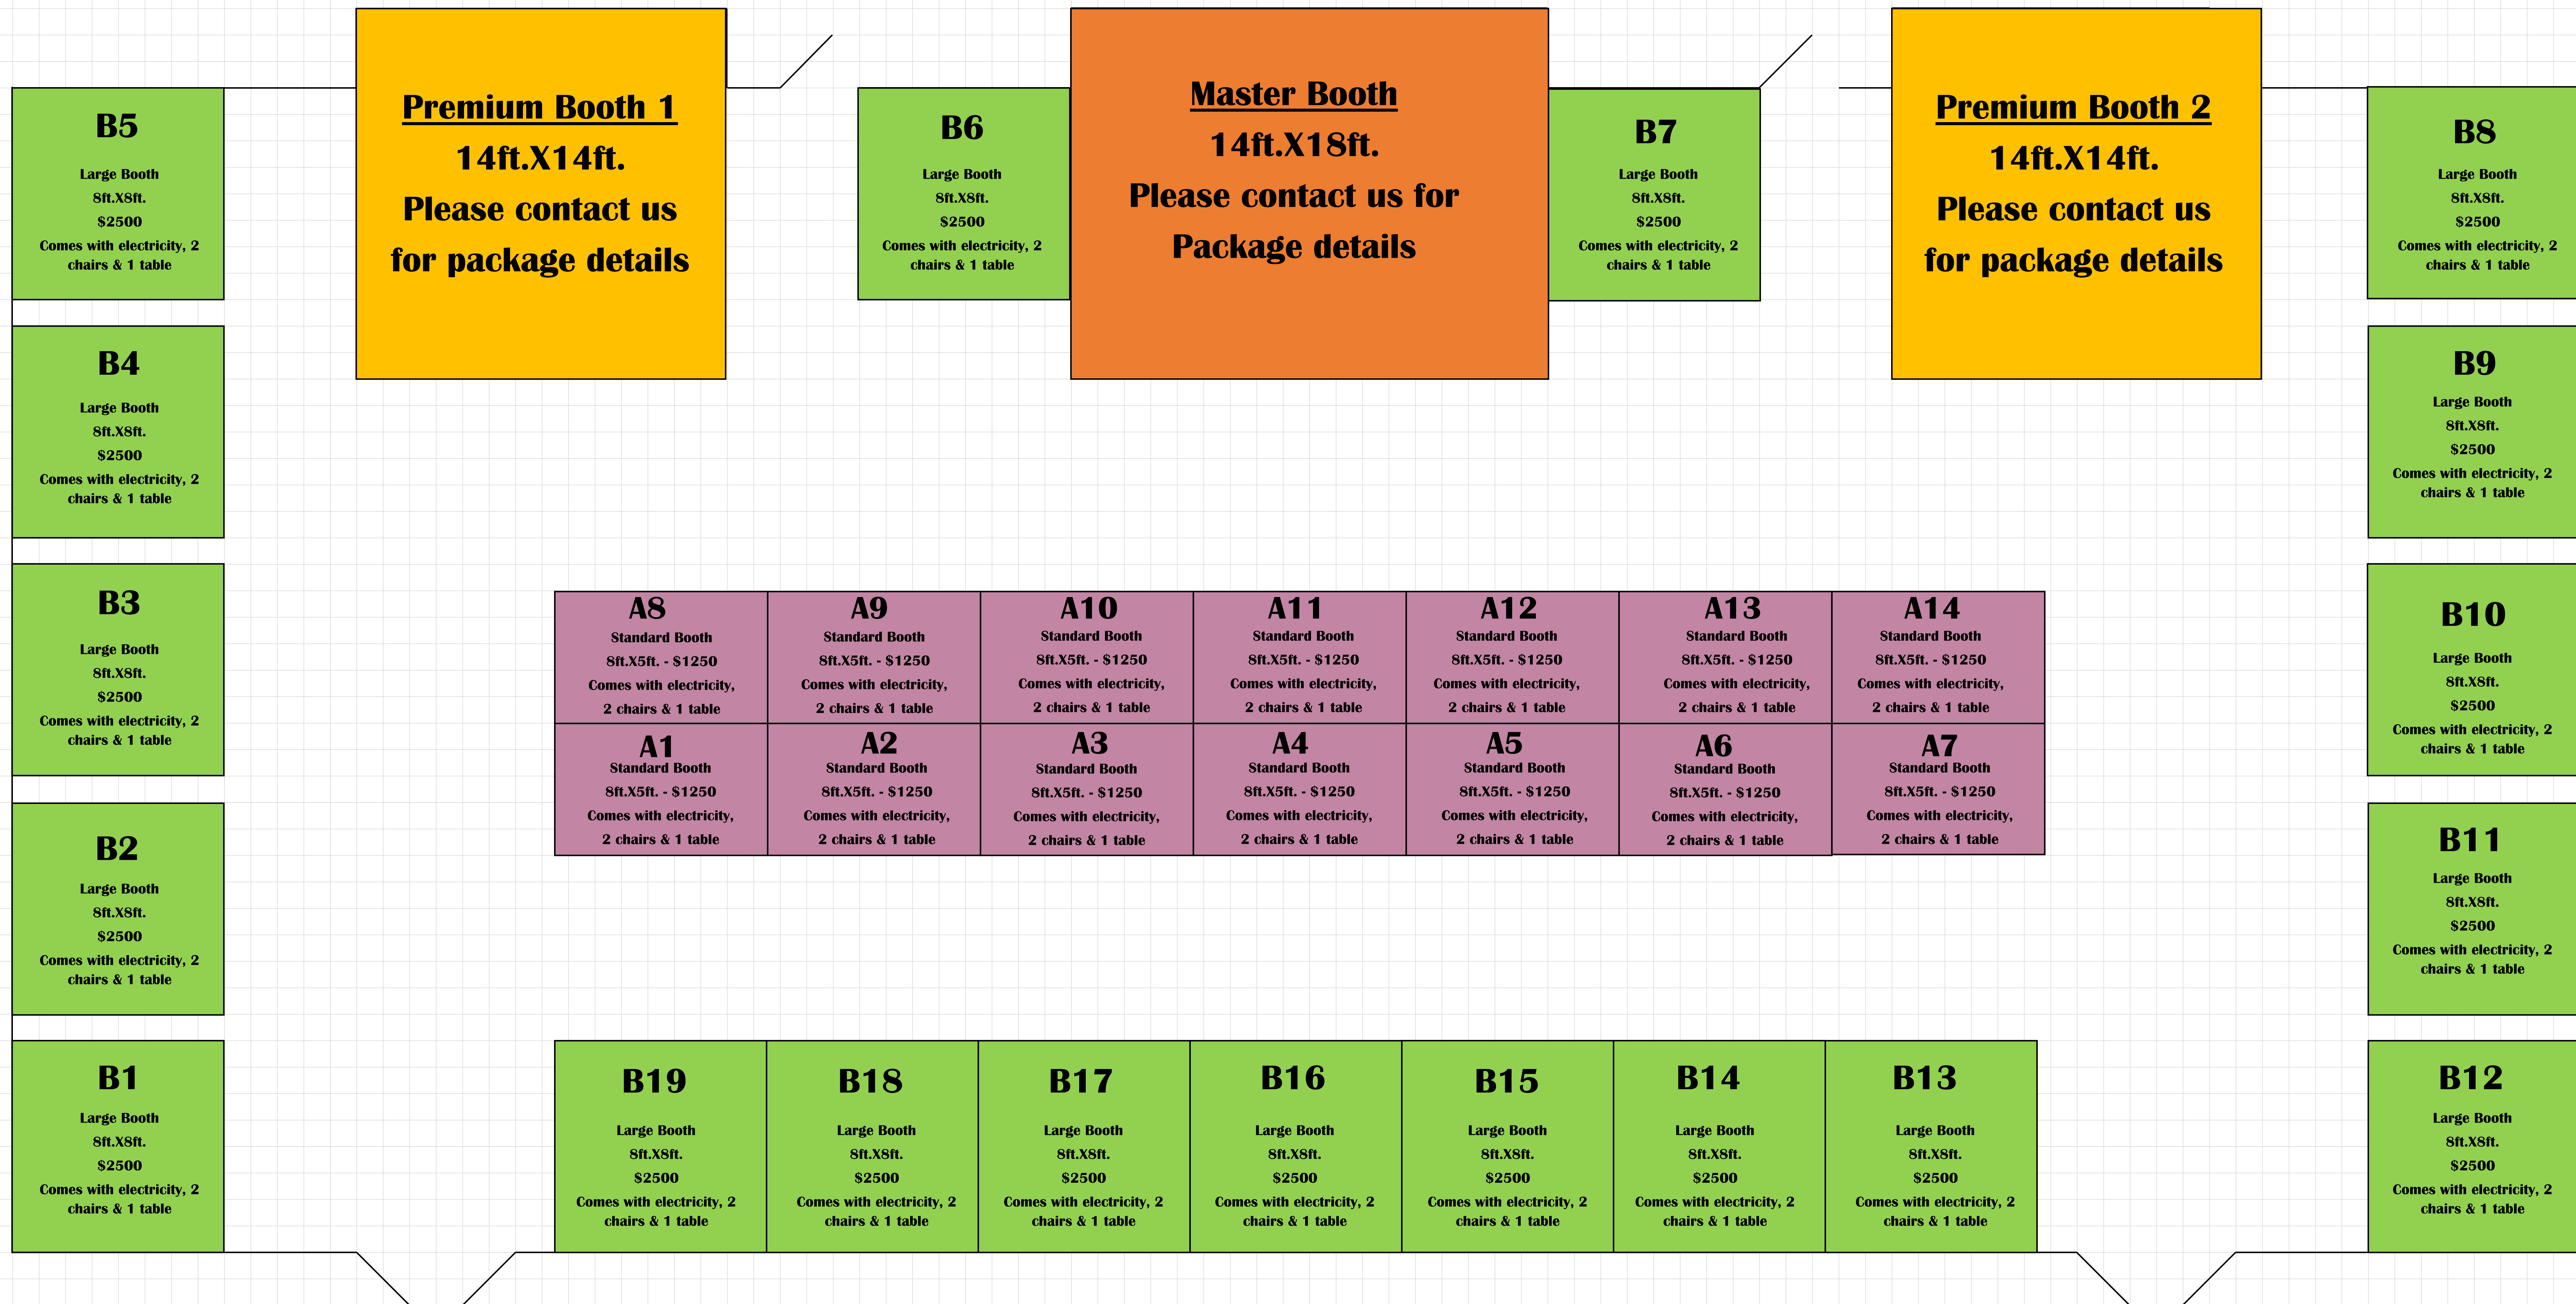

2018 CVCAN CONFERENCE FLOOR PLAN

Premium Booth 1
14ft.X14ft.
Please contact us
for package details

Master Booth
14ft.X18ft.
Please contact us for
Package details

Premium Booth 2
14ft.X14ft.
Please contact us
for package details

B5
Large Booth
8ft.X8ft.
\$2500
Comes with electricity, 2
chairs & 1 table

B6
Large Booth
8ft.X8ft.
\$2500
Comes with electricity, 2
chairs & 1 table

B7
Large Booth
8ft.X8ft.
\$2500
Comes with electricity, 2
chairs & 1 table

B8
Large Booth
8ft.X8ft.
\$2500
Comes with electricity, 2
chairs & 1 table

B4
Large Booth
8ft.X8ft.
\$2500
Comes with electricity, 2
chairs & 1 table

B9
Large Booth
8ft.X8ft.
\$2500
Comes with electricity, 2
chairs & 1 table

A10
Standard Booth
8ft.X5ft. - \$1250
Comes with electricity,
2 chairs & 1 table

A11
Standard Booth
8ft.X5ft. - \$1250
Comes with electricity,
2 chairs & 1 table

A12
Standard Booth
8ft.X5ft. - \$1250
Comes with electricity,
2 chairs & 1 table